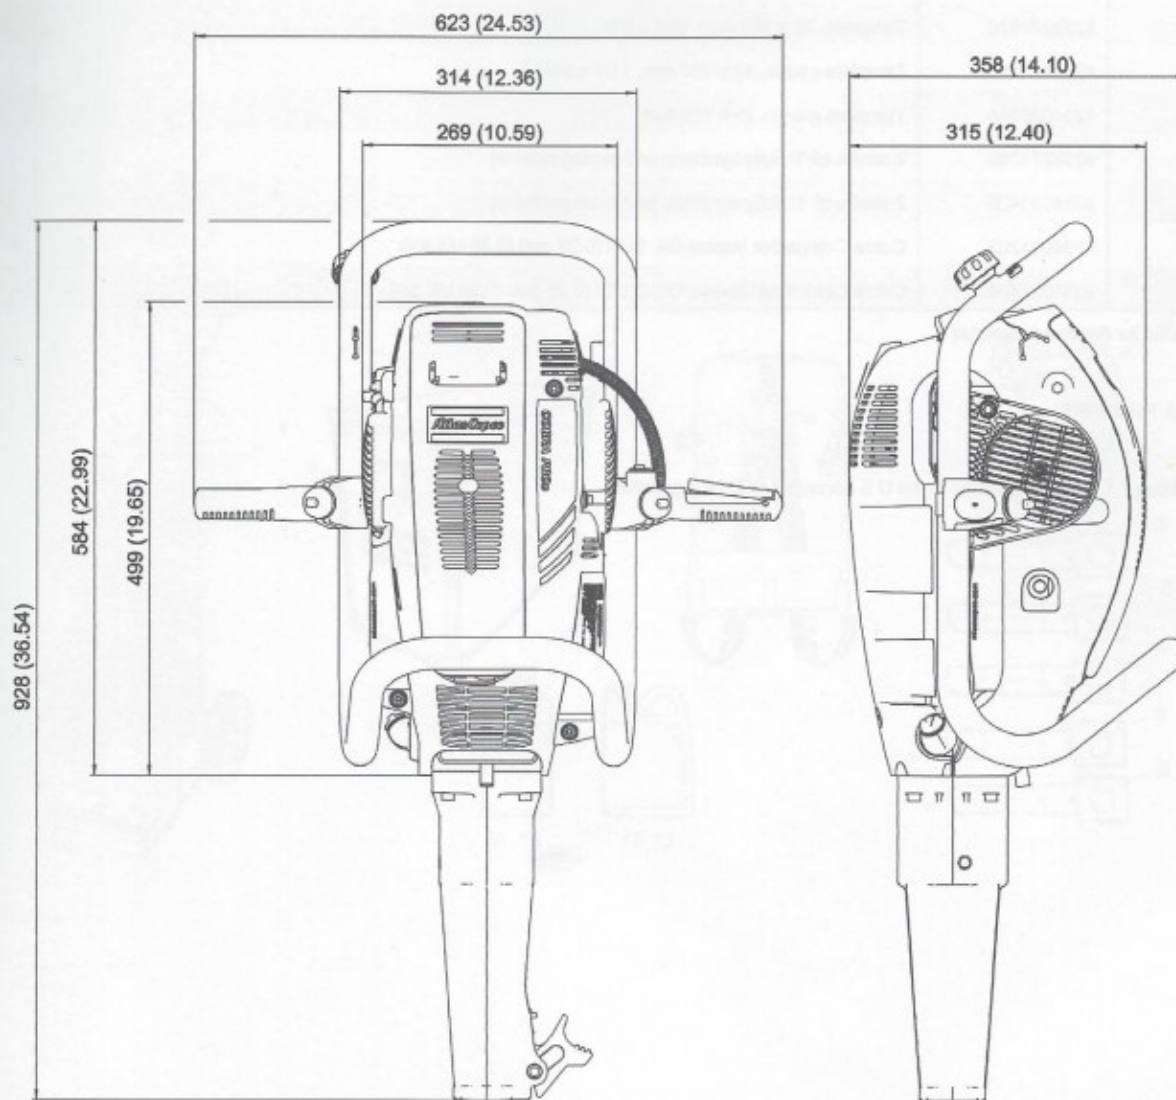

**COBRA PRO**

Atlas Copco Cobra Pro 25kg, benzine 2t

Options/Accessories Dimensions

Refer to Parts Online for the most up to date information. The printed information might be outdated.

Tue Dec 23 02:49:43 MST 2014